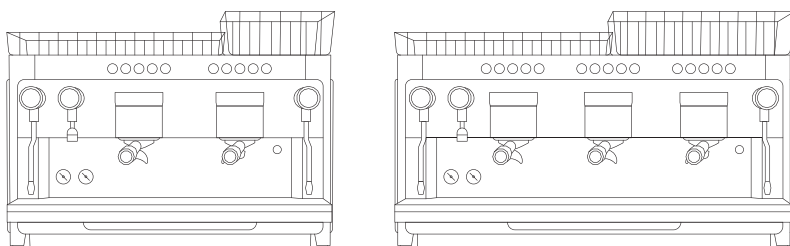

---

LCD display (optional)

---

IBERITAL Connect (optional)

---

## Available finishes

Select any of our three available finishes. Choose a red metallic basket to give your Tandem an edge, between Wood & Steel, Black, or White with a

Ask for more information.

Technical specifications	2 Groups	3 Groups
Boiler capacity	14 L	18 L
Heating element power	3800 W	5000 W
Weight	76 Kg	89 Kg
Dimensions L x W x H	785 x 595 x 575 mm	959 x 595 x 575 mm
Front distance between legs Side distance between legs: 349 mm	718 mm	892 mm