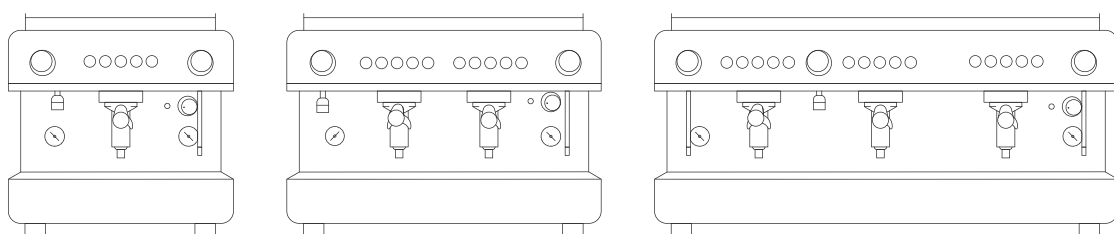

Cool touch steam wands (optional)

Wooden filter-holder and knobs (optional)

IBERITAL Connect (optional)

Available finishes

Because everything tastes better with color. Our IBERITAL IB7 adds flavor to any setting with its colorful finishes. Available in Iberital Red, Glossy White, Tiffany Blue and Pure Black.

Ask for more information.

Technical specifications	1 Group	2 Groups 2 Groups-C	3 Groups
Boiler capacity	6.5 L	11 L	18 L
Heating element power	1800 W	3000 W	5000 W
Weight	41 Kg	55 Kg 52 Kg	72 Kg
Dimensions L x W x H	445 x 508 x 460 mm	695 x 508 x 460 mm 540 x 508 x 460 mm	870 x 508 x 460 mm
Front distance between legs Side distance between legs: 345 mm	345 mm	600 mm 445 mm	772 mm